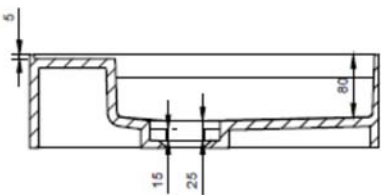

SOLIDBLISS PS IDV 290341

SOLID SURFACE COUNTER VESSEL
27-1/4" WIDE BASIN

A-A (1:5)

B-B (1:5)

SOLIDBLISS 100 PS IDV 290341 39-1/2"x 17-3/4"x 4-3/4" - 42 LBS
NO FAUCET HOLE. MATTE WHITE.
GRID DRAIN NOT INCLUDED
OPEN DRAIN AVAILABLE
ORDER PS IDV 290330