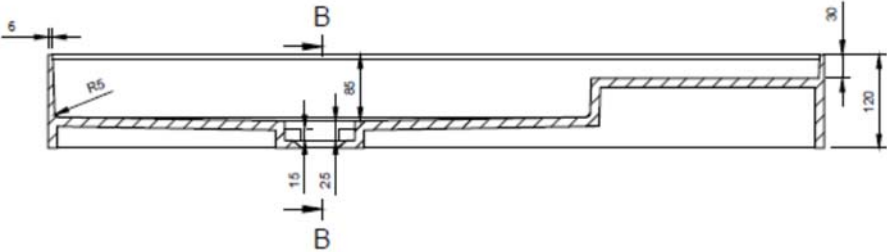

SOLIDBLISS PS IDV 290341

SOLID SURFACE COUNTER VESSEL
27-1/4" WIDE BASIN

A-A (1:5)

B-B (1:5)

SOLIDBLISS 100 PS IDV 290341 39-1/2"x 17-3/4"x 4-3/4" - 42 LBS
NO FAUCET HOLE. MATTE WHITE.
GRID DRAIN NOT INCLUDED
OPEN DRAIN AVAILABLE
ORDER PS IDV 290330