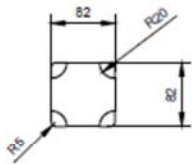

SOLIDBLISS PS IDV 290341

SOLID SURFACE COUNTER VESSEL
27-1/4" WIDE BASIN

A-A (1:5)

B-B (1:5)

SOLIDBLISS 100 PS IDV 290341 39-1/2"x 17-3/4"x 4-3/4" - 42 LBS
NO FAUCET HOLE. MATTE WHITE.
GRID DRAIN NOT INCLUDED
OPEN DRAIN AVAILABLE
ORDER PS IDV 290330