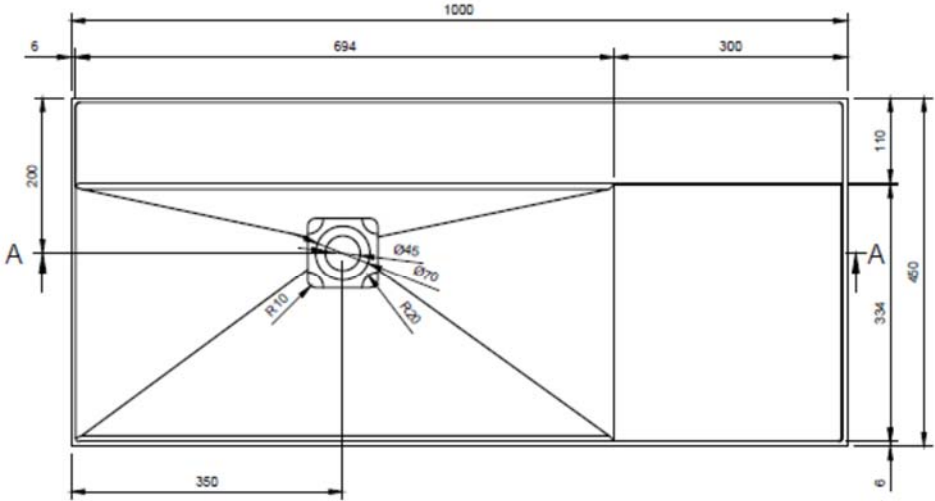

SOLIDBLISS PS IDV 290341

SOLID SURFACE COUNTER VESSEL
27-1/4" WIDE BASIN

A-A (1:5)

B-B (1:5)

SOLIDBLISS 100 PS IDV 290341 39-1/2"x 17-3/4"x 4-3/4" - 42 LBS
NO FAUCET HOLE. MATTE WHITE.
GRID DRAIN NOT INCLUDED
OPEN DRAIN AVAILABLE
ORDER PS IDV 290330